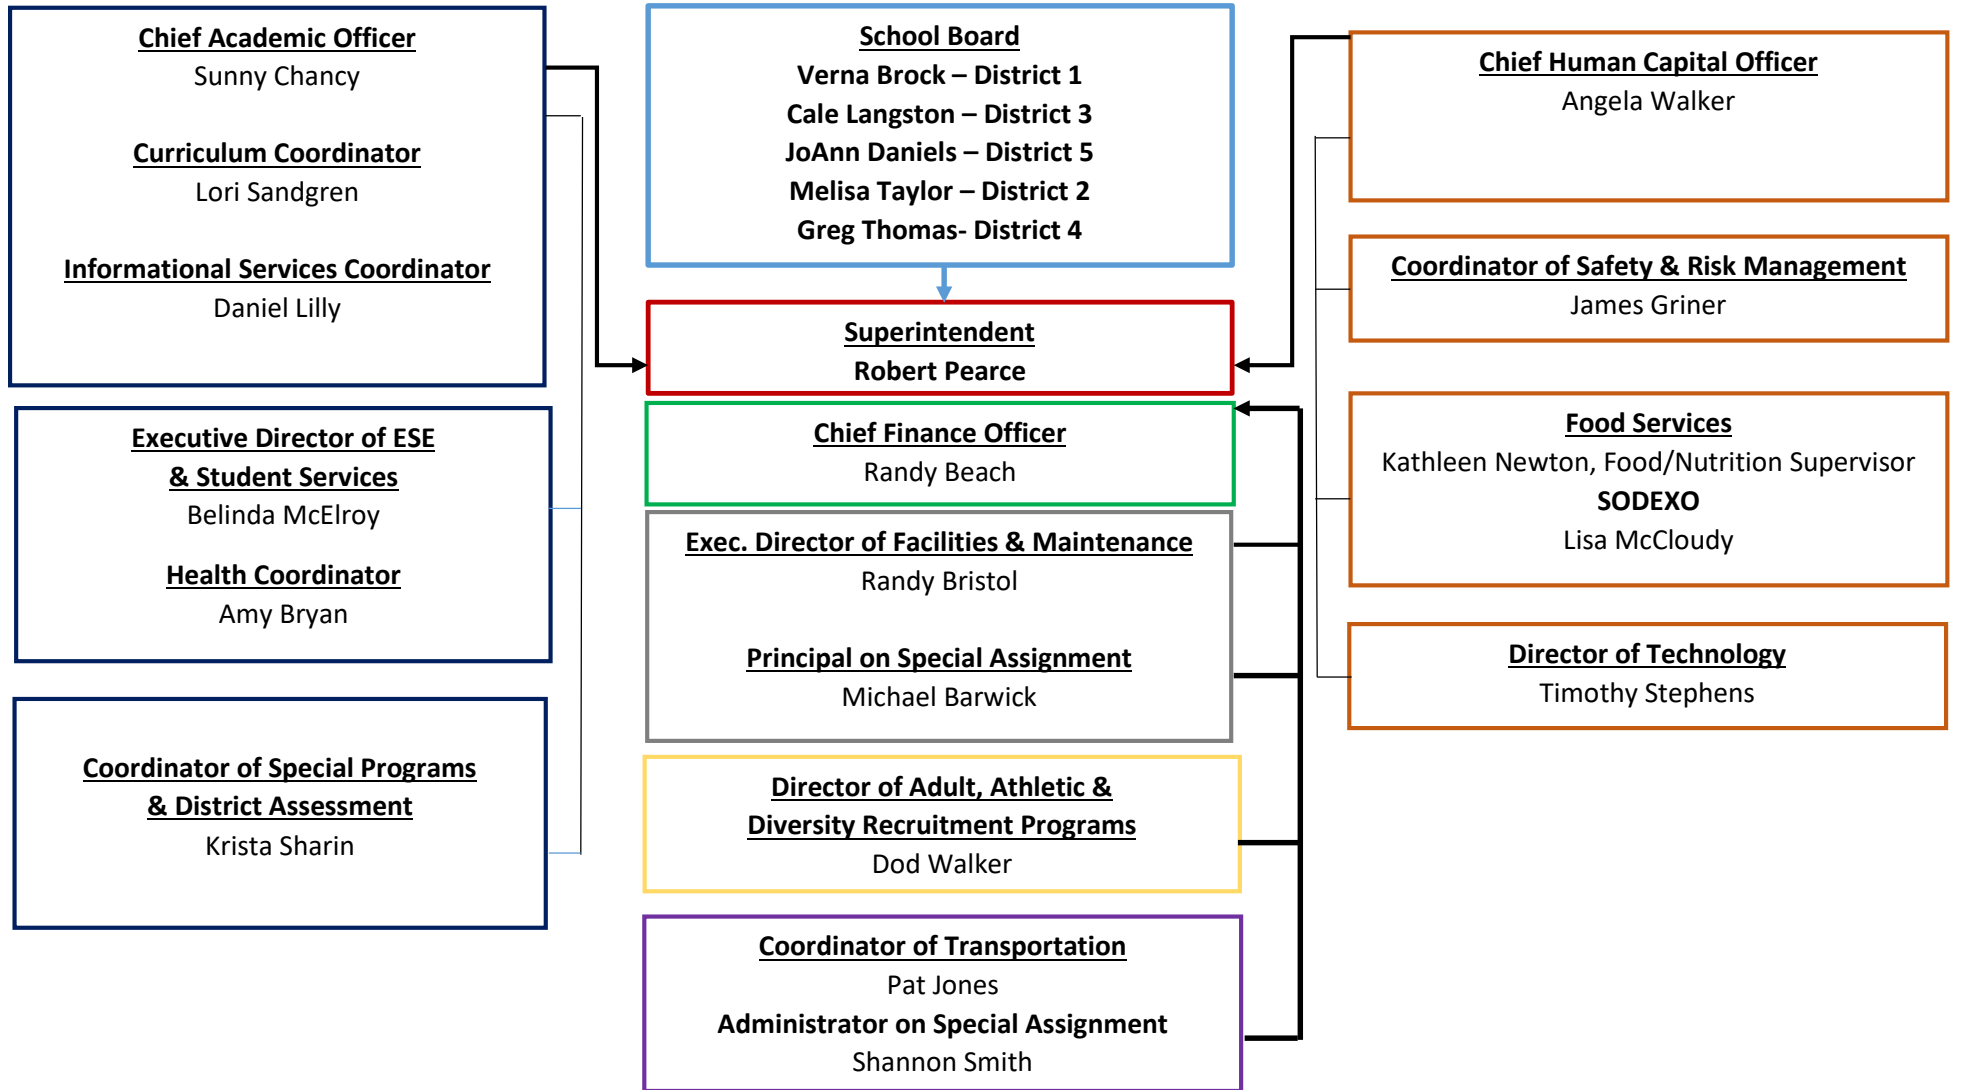

Wakulla County School System 2020-2021 Organizational Chart

Principals and Assistant Principals/Deans

Crawfordville Elementary School
Alena Crawford, Principal
Lindsay Sparkman, Dean

Medart Elementary School
Stanley Ward, Principal
Katherine Spivey, Assistant Principal