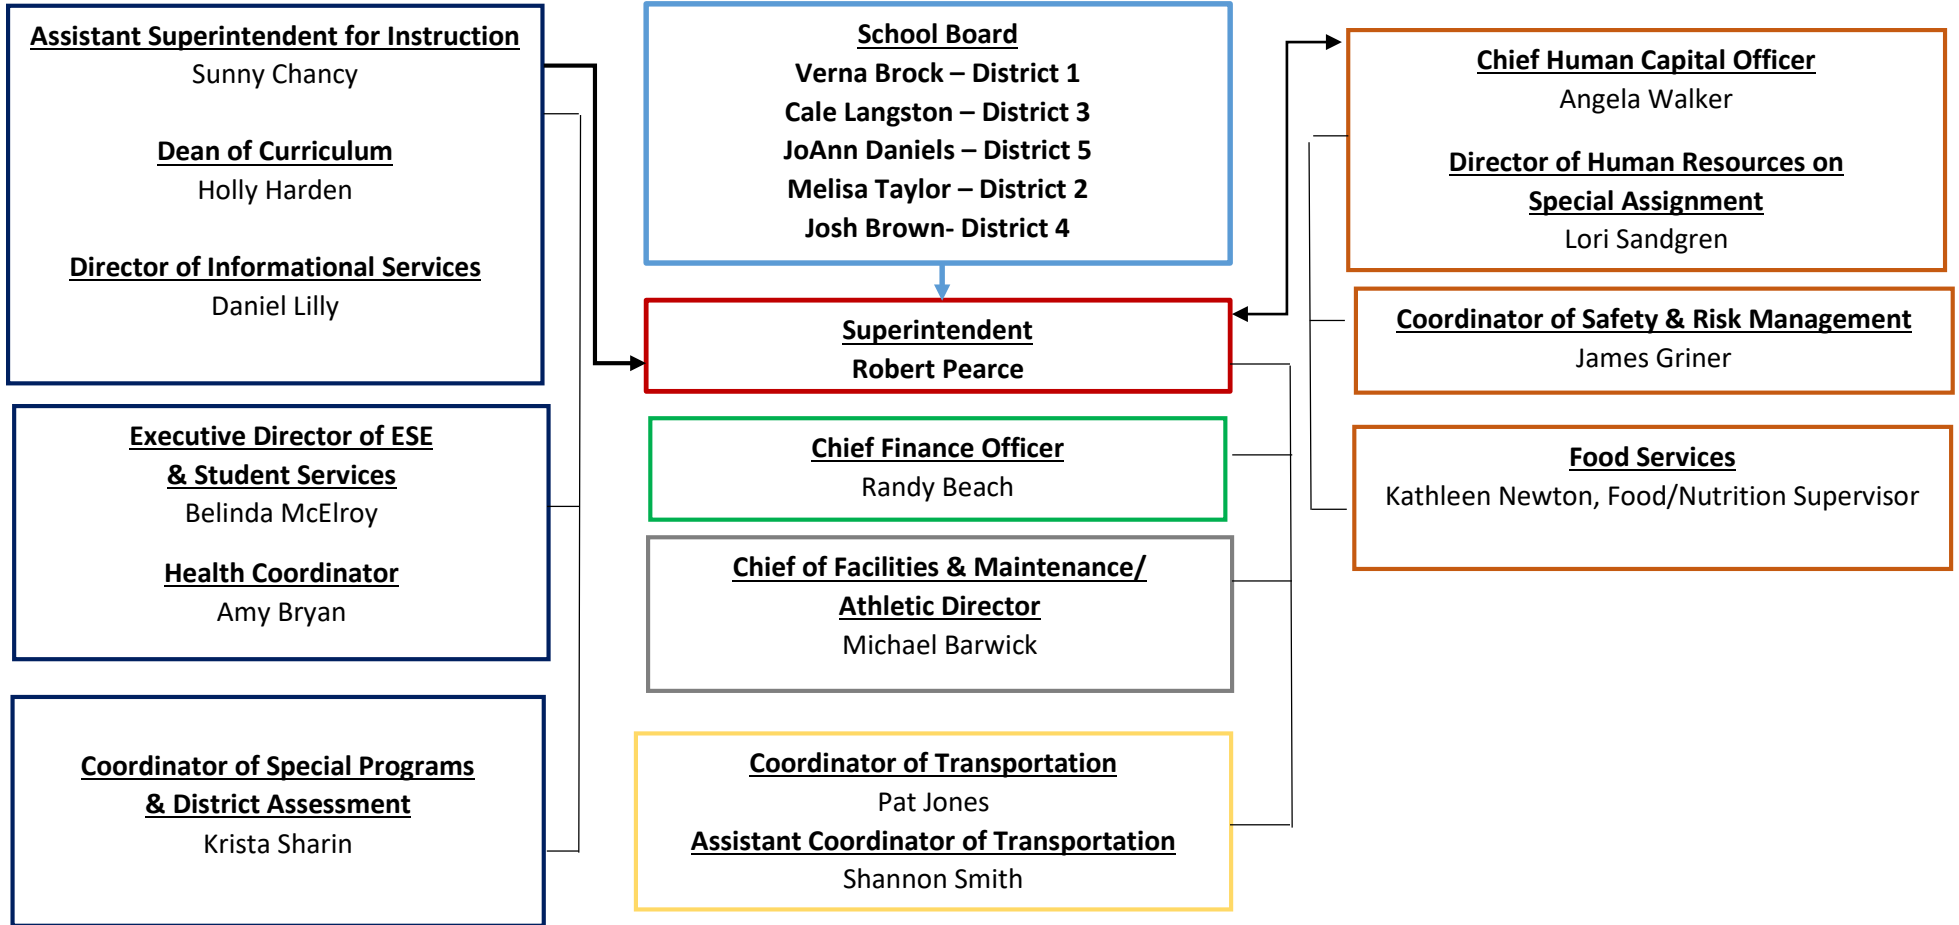

**Wakulla County School System  
2021-2022 Organizational Chart**

<b>Principals and Assistant Principals/Deans/Coordinators</b>		
<b>Crawfordville Elementary School</b> Alena Crawford, Principal Lindsay Sparkman, Assistant Principal	<b>Riversprings Middle School</b> Josh Sandgren, Principal Bethany Pafford, Assistant Principal	<b>Wakulla Education Center</b> Louis Hernandez, Principal DeeAnn Peebles, Assistant Principal
<b>Medart Elementary School</b> Stanley Ward, Principal Katherine Spivey, Assistant Principal	<b>Wakulla Middle School</b> Simeon Nelson, Principal Priscilla Tucker, Assistant Principal	<b>Wakulla Institute</b> Sunny Chancy, Assistant Superintendent for Instruction Tolar Griffin, Assistant Principal/Adult Education
<b>Riversink Elementary School</b> Catherine Cutchen, Principal James Vernon, Assistant Principal	<b>Wakulla High School</b> Michele Yeomans, Principal Johnny Graham, Assistant Principal Logan Crouch, Assistant Principal Timothy Wheeler, Assistant Principal	
<b>Shadeville Elementary School</b> Nicholas Weaver, Principal Eden Rodgers, Assistant Principal	Frankie Harvey, Assistant Principal	